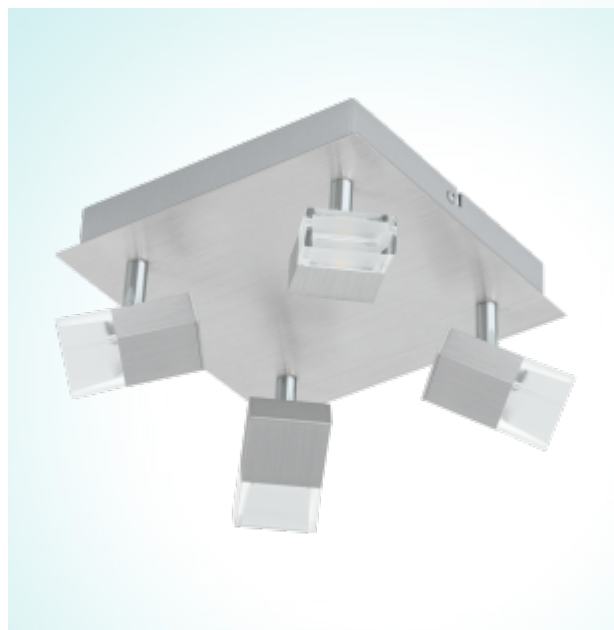

93867

GEMINI 1

General Information

Article:	93867
Lighting Type:	spot
Collection:	Style
EAN Code:	9002759938673

Dimensions

Depth:	220 mm
Width:	220 mm
Weight:	1.356 kg

Illuminant

Socket:	LED
Illuminant:	LED
Delivery:	incl.
Wattage:	4x 5,4W
Luminous Flux:	2040 lm
Luminous Colour:	3000K warm white
Average Lifetime:	25,000 h
LED changeable:	yes
Energy Efficiency:	A+

Material & Colour

Enclosure Material:	aluminium, steel
Enclosure Colour:	brushed aluminium
Glass / Shade Material:	glass
Glass / Shade Colour:	clear, satinated

Technical Information

Protection Rating:	IP20
Protection Class:	2
Line Voltage:	220-240V,50/60Hz
Operation Voltage:	12V

LED

Technical changes reserved